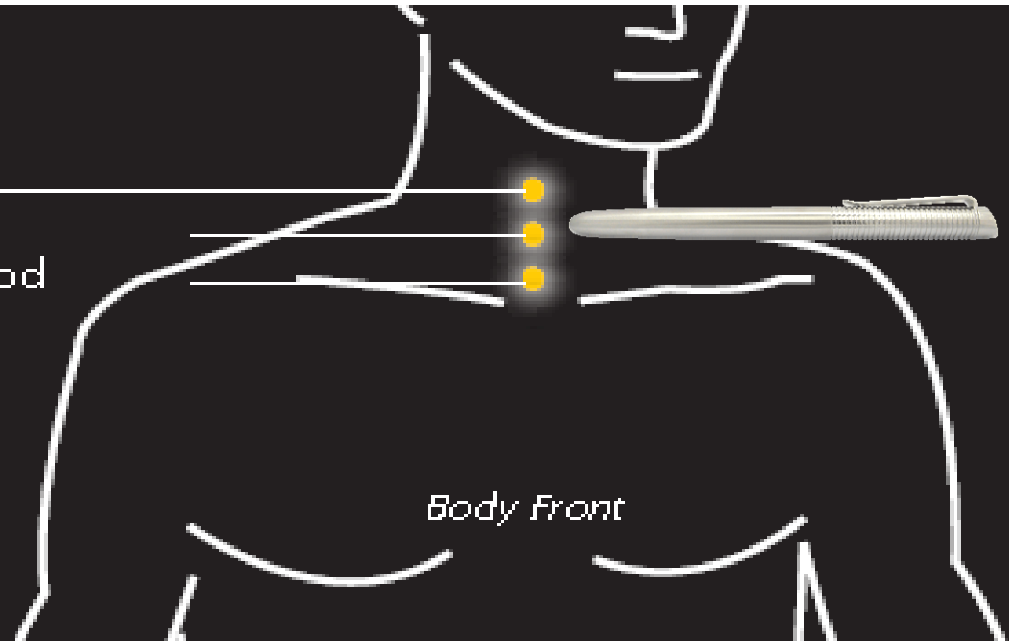

The Body Fields

Increase Energy Level Field (1 point)

The Body Fields

General Blood Circulation (4 pts)

General Blood Circulation

To regulate overall blood circulation and eliminate blockages that cause different illnesses, stress, and pains

Applicable to both palms.

The Body Fields

Head Field (3 points)

The Body Fields

Throat Field (3 points)

Throat Field

To ease you from sore throat, itchy throat, and coarseness of the voice; better swallowing of food

Shoulder and Neck Field (3 points)

Shoulder and Neck Field

To relieve stiff neck and shoulders that may be brought by fatigue, stress, carrying of heavy items, or being in a certain position for 3 hours or more.