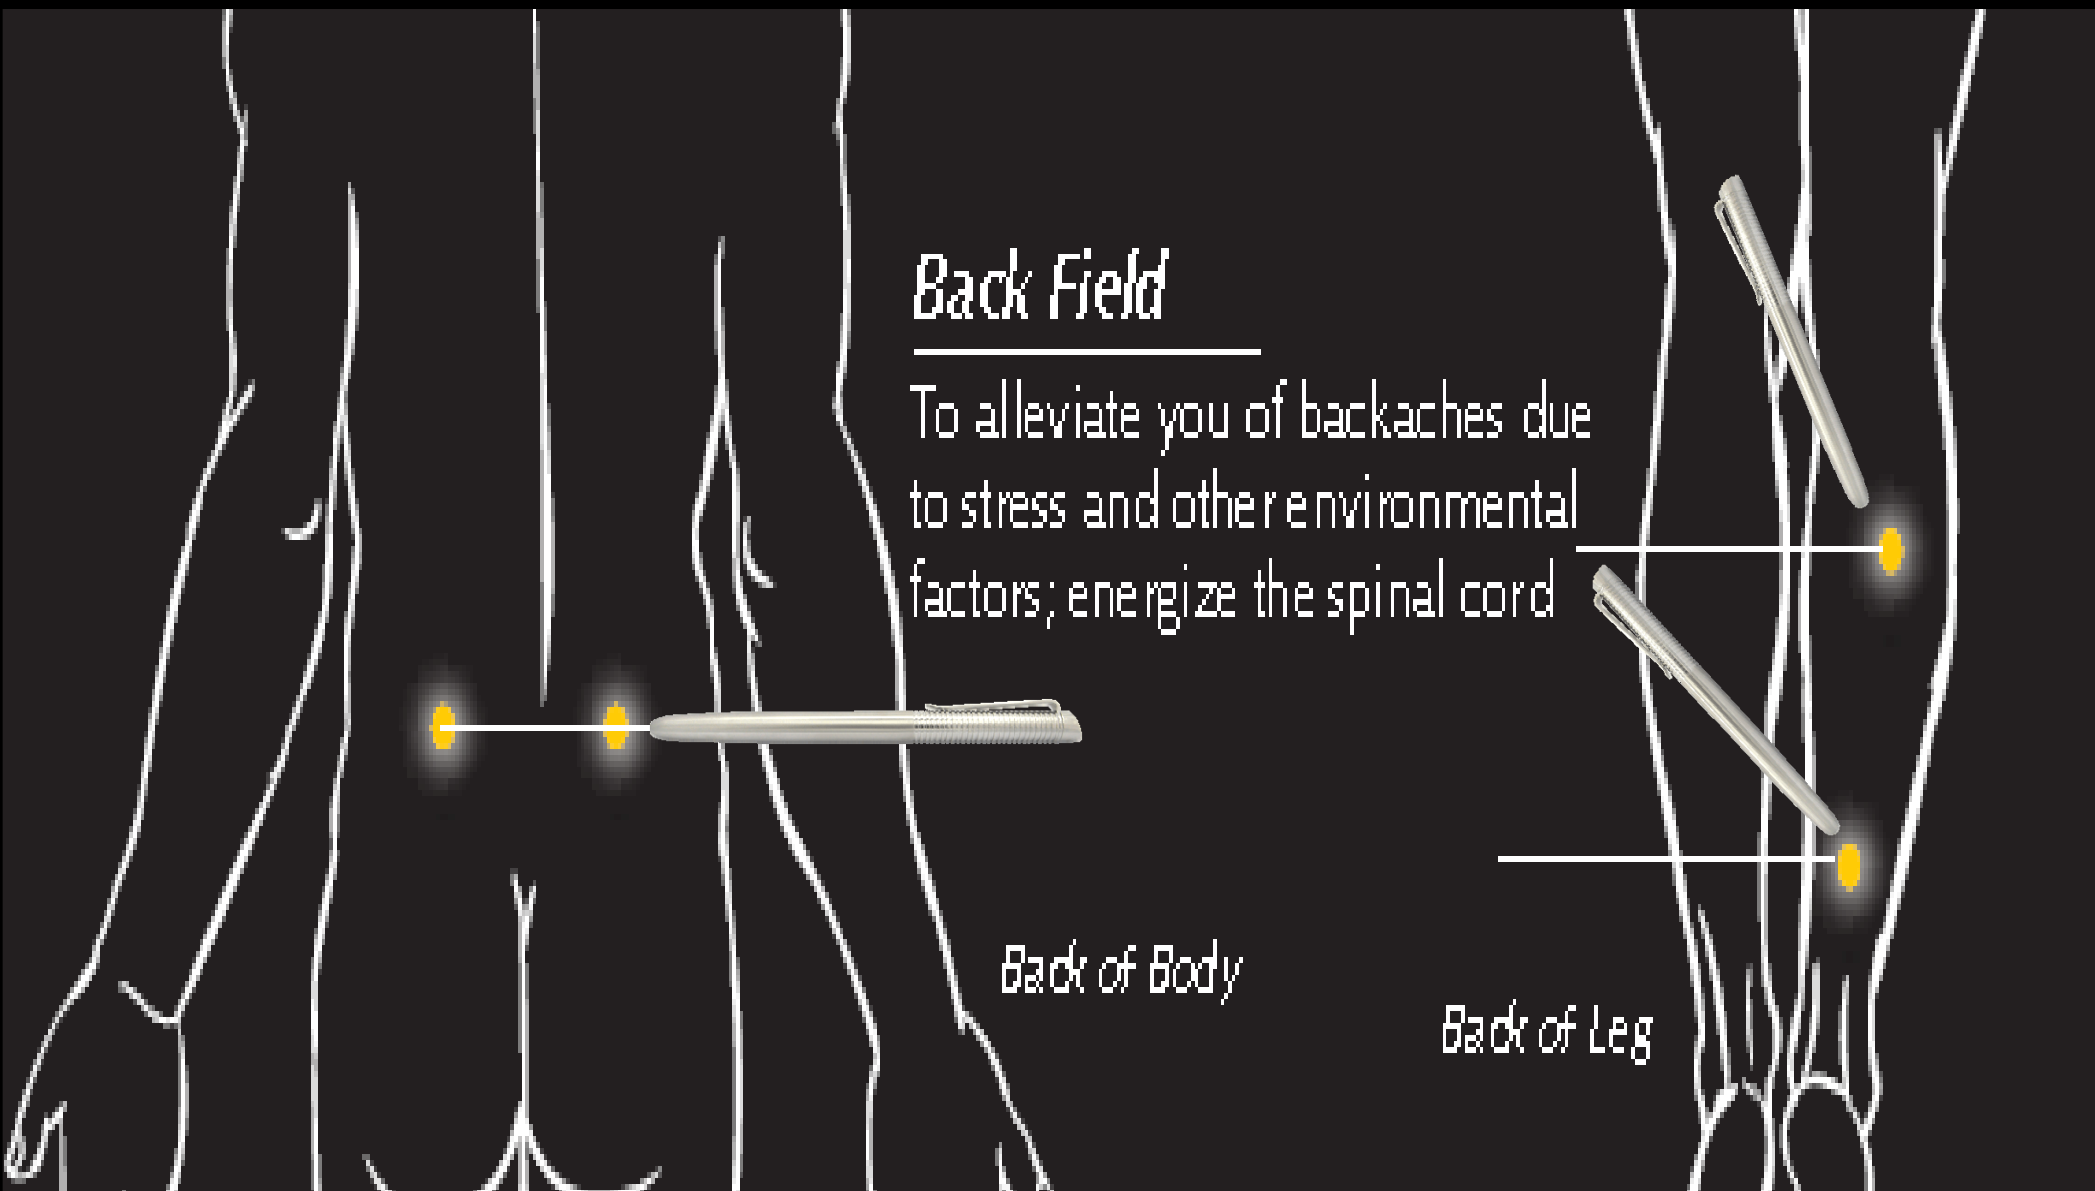

The Body Fields

Back Field (4 points)