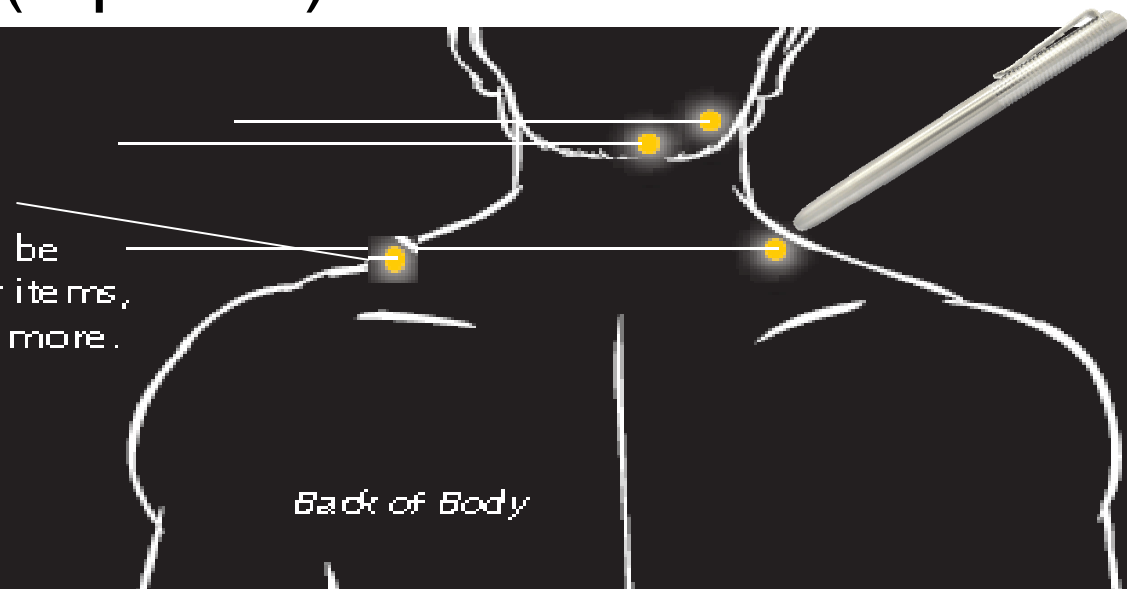

Applicable to both palms.

The Body Fields

Head Field (3 points)

The Body Fields

Throat Field (3 points)

Throat Field

To ease you from sore throat, itchy throat, and coarseness of the voice; better swallowing of food

Shoulder and Neck Field (3 points)

Shoulder and Neck Field

To relieve stiff neck and shoulders that may be brought by fatigue, stress, carrying of heavy items, or being in a certain position for 3 hours or more.